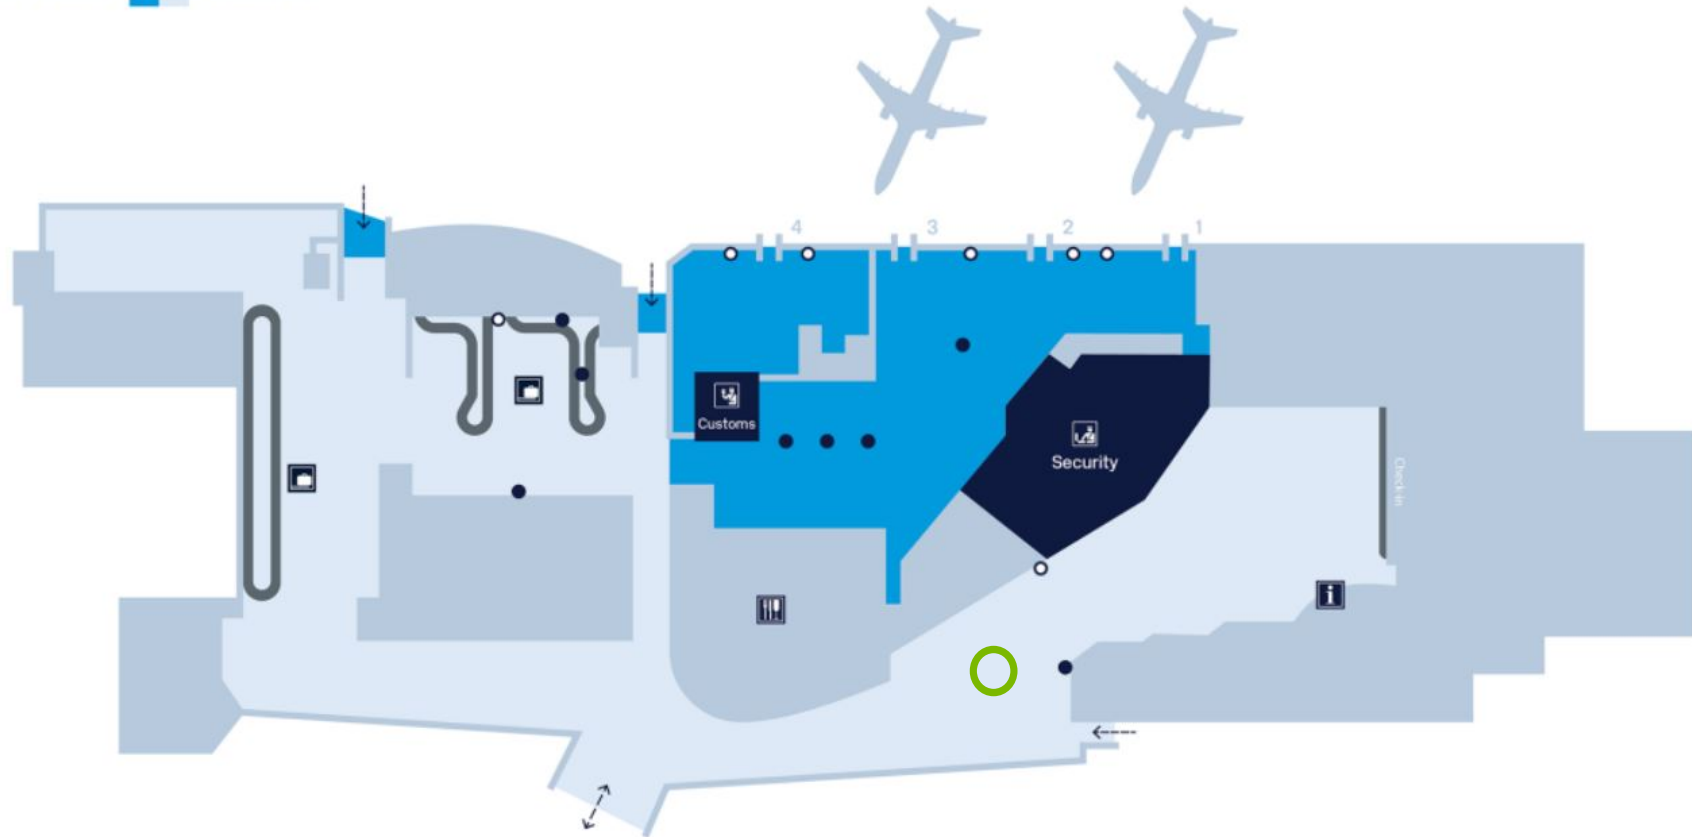

Airport	Umeå Airport
Location	Promotion area in the terminal building towards the check-in area.
Product	Promotion area
Name	UME-1 6
Number of faces	1
Format	3 000 mm x 3 000 mm
Gross price / month	x SEK
Installation	Not included
Campaign period	1 month
Material deadline	Minimum 5 working days before campaign start

# Location

UME-136

For travelers  Public area

## Technical details:

Promotion area in the terminal building towards the check-in area.